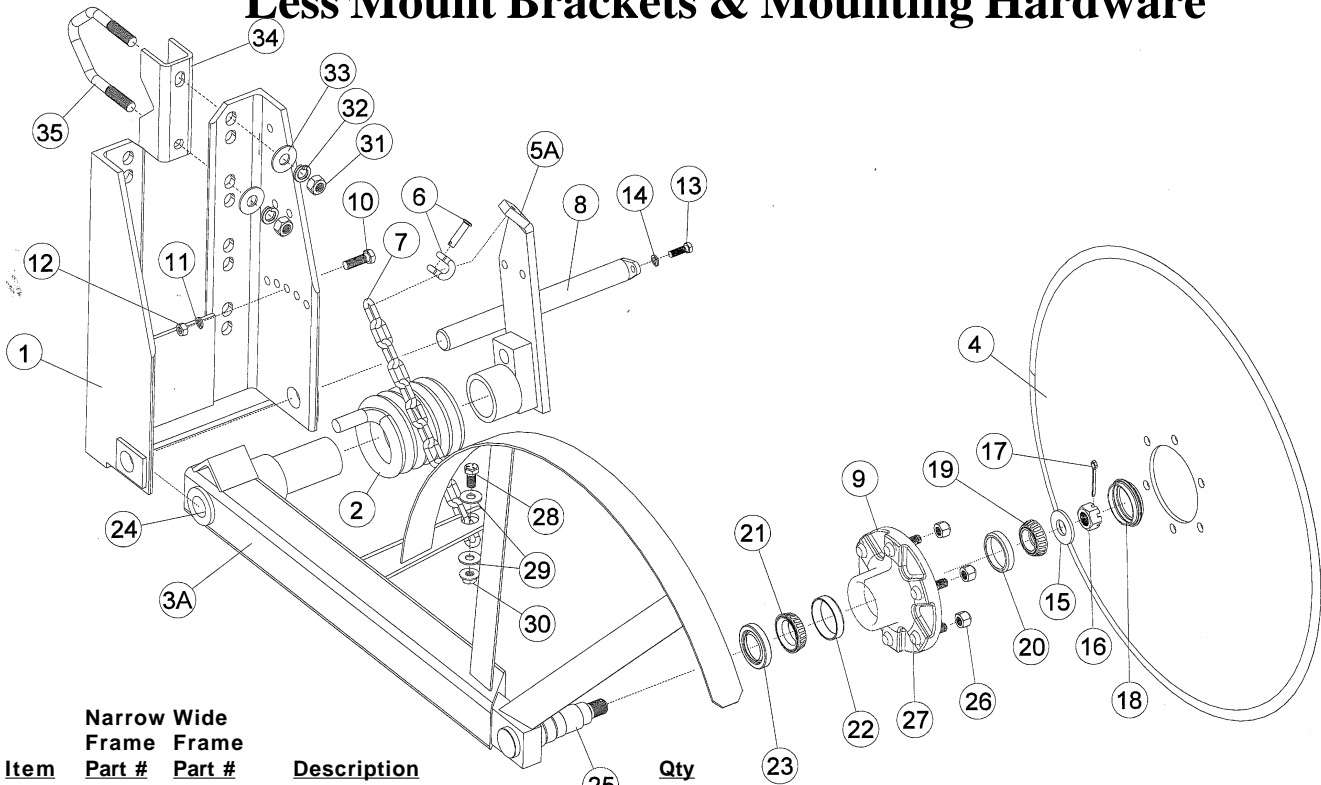

**601361 - 28"/601362 - 29" (with WIDE frames)  
 601363 - 28"/601364 - 29" (with NARROW frames)  
 SUNCO STABILIZER (6 BOLT HUB)**

**Less Mount Brackets & Mounting Hardware**

Item	Narrow Frame Part #	Wide Frame Part #	Description	Qty
1	601564	601553	Main Frame	1
2	204341	204340	Spring Torsion	1
3	601563	601560	Arm Pivot 6 Bolt Hub <b>NOT SERVICED</b>	1
3A	601573		Arm Pivot w/Spacer - 6 Bolt Hub	1
4	166012		Disc Blade 6 Bolt 28"	1
	166026		Disc Blade 6 Bolt 29"	1
5		601551	Arm Adjusting <b>NOT SERVICED</b>	1
5A	601571		Arm Adjusting with Spacer	1
6	205011		Chain Shackles 5/16"	1
7	205001		Chain 1/4 High Test	16"
8		480360	Pin 1.25 x 17.625 (wide frame)	1
	480362		Pin 1.25 x 12.125 (narrow frame)	1
9	210081K		Kit-Hub Assy 6 Bolt (incl. Brgs, seal, lug nuts, cap & items 15, 16, 17, 18)	1
10	200333		HHCS 1/2 x 1 1/2 Gr. 8	1
11	202116		Washer 1/2 Split Lock	1
12	201116		Nut 1/2-13 Hex	1
13	200130		HHCS 5/16 x 1 Gr. 5	1
14	202110		Washer 5/16 Split Lock	1
15	202222		Washer 7/8 SAE Flat	1
16	201123		Nut 7/8-14 Hex Slotted	1
17	203487		Pin Cotter 5/32 x 1 3/4	1
18	210090		Hub Cap	1
19	210091		Brg Cone Outer LM67048	1
20	210096		Brg Cup Outer LM67010	1
21	210093		Brg Cone Inner JL69349	1
22	210098		Brg Cup Inner JL69310	1
23	210095		Grease Seal CR16289	1
	210006*		Brg Repair Kit - 6 Bolt Hub	
24	210058		Bushing 1.5 OD x 1.25 ID x 1.25	2
25	380115		Weld in Spindle	
26	201118		Wheel Nut 1/2-20	6
27	200339		Stud Bolt 1/2-20 x 1 7/8	6

Item	Part #	Description	Qty
28	200327	HHCS 1/2-13 x 1 GR. 5	1
29	202214	Washer 1/2 Flat	2
30	201119	Nut 1/2-13 Whiz Lock	1

**MOUNTING HARDWARE NOT INCLUDED:  
 TO MOUNT TO CROSS TUBE PART #601561 OR TO  
 MOUNT TO 2 1/2" DIAMOND BAR**

Part #	Description	Qty	
200463	HHCS 5/8-11 x 1 3/4 (not shown)	6	
31	201120	Nut 5/8-11 Hex	6
32	202120	Washer 5/8 Split Lock	6
33	202218	Washer 5/8 Flat	6
34	315204	Half Clamp	2
35	315041	U-Bolt 5/8-11 x 5 Tri-bend	2