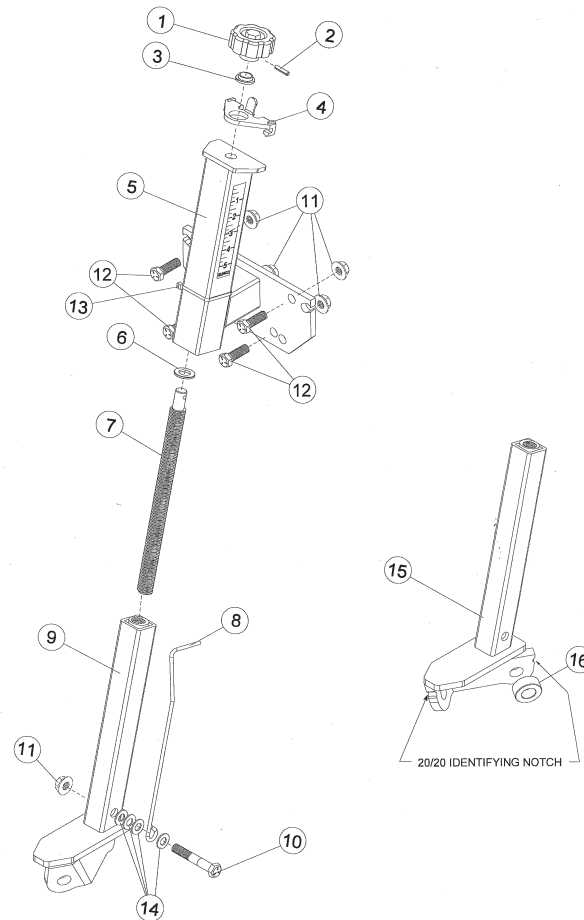

# 470219L/R AND 470241L/R SABER TOOTH SCREW ADJUST FOR WHITE PLANTERS WITH HD DOWN PRESSURE SPRINGS (LH SHOWN)

ITEM	PART#	DESCRIPTION	470219L/R QTY	470241L/R QTY
1	360042	Knob - Screw Adjust	1	1
2	203247	Pin Roll 7/32 x 1	1	1
3	202408	Washer - Flange .64 ID x 1.075 OD	1	1
4	360043	Detent - Screw Adjust	1	1
5	470158	Mount - SaberTooth Screw Adjust White HD Down Spring	1	1
6	202225	Washer - Flat 17 mm x 30 mm x 3 mm	1	1
7	204102	Screw - ACME 7/8-6 x 12 1/2	1	1
8	460130	Rod - Depth Gauge - Screw Adjust	1	1
9	470222L	Stem/Inner Tube - Screw Adjust White - LH (shown)	1	
	470222R	Stem/Inner Tube - Screw Adjust White - RH	1	
10	200323	HHCS 1/2-13 x 2 3/4 Gr. 5	1	1
11	201119	Nut 1/2-13 Hex Flange	5	5
12	200324	HHCS 1/2-13 x 1 3/4 Gr. 5	4	4
13	213001	Cable Tie x 15	1	1
14	202217	Washer 1/2 SAE	4	4
15	470242L	Stem/Inner Tube Screw Adjust White 20/20 LH		1
	470242R	Stem/Inner Tube Screw Adjust White 20/20 RH (shown)		1
16	360045	Spacer 1.56 OD x .82 ID x .63		1