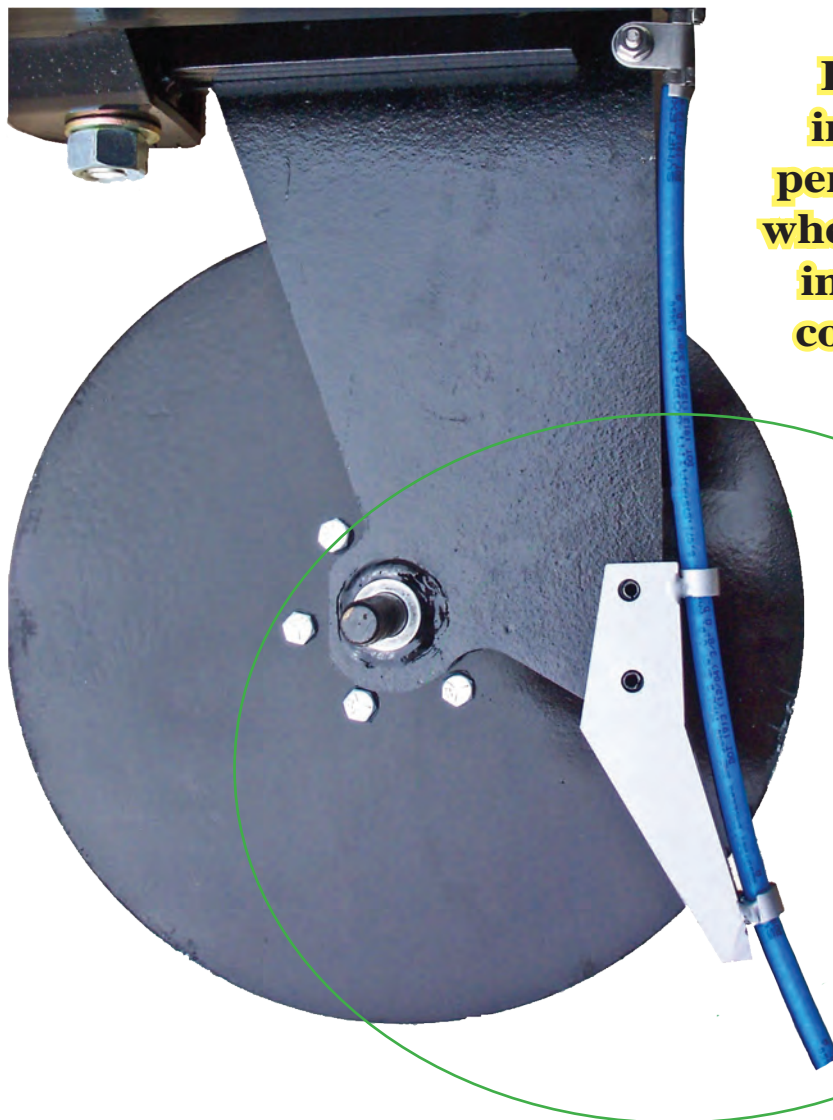

NutriMate Inside Scraper

**Provides
improved
performance
when planting
in extreme
conditions!**

**Can be retrofitted on older NutriMate II's.
Order Kit #3012616**