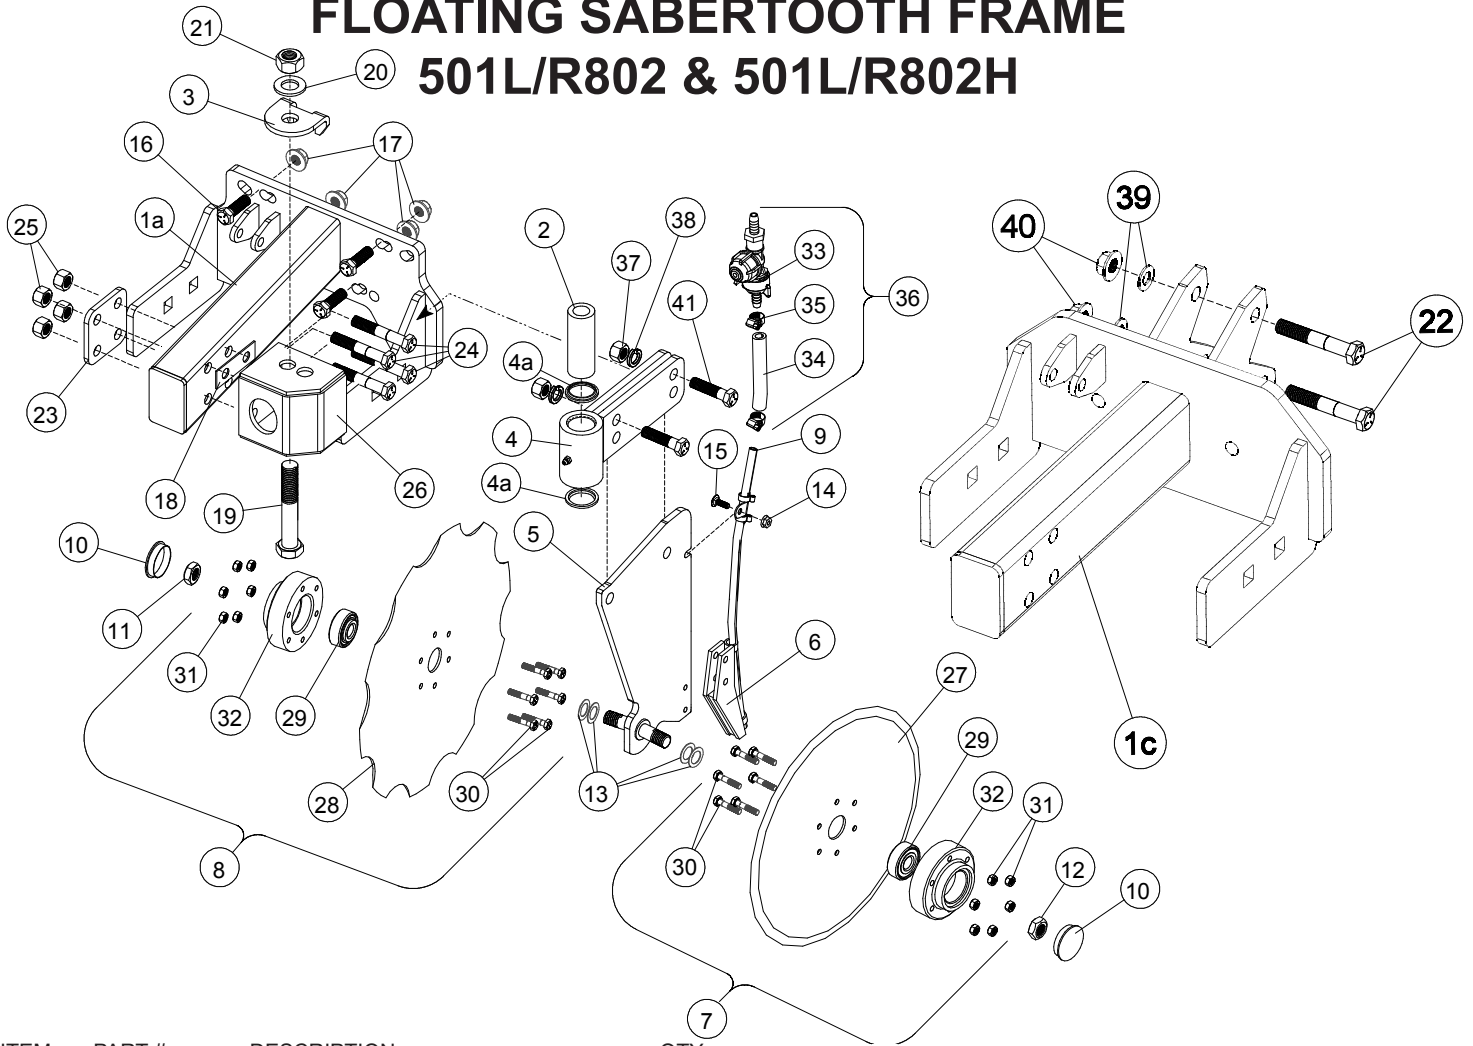

LIQUID NUTRI MATE 3 ASSEMBLY WITH FLOATING SABERTOOTH FRAME 501L/R802 & 501L/R802H

ITEM	PART #	DESCRIPTION	QTY	ITEM	PART #	DESCRIPTION	QTY
1a	5010561L	Frame N/M 3-Fitr. II-Univ.-LH	1	25	201117	Nut 1/2 - Center Lock	4
1b	5010561R	Frame N/M 3-Fitr. II-Univ.-RH (not shown)	1	26	4011735	Mount - Pivot Arm - N/M 3 - Narrow	1
1c	5010562L	Frame N/M 3-Fitr. II-CIH-LH	1	27	166017	Disc Blade - 12" Smooth	1
1d	5010562R	Frame N/M 3-Fitr. II-CIH-RH (not shown)	1	28	166019	Disc Blade - 13.5" Notched	1
2	210061	Bushing-Chrome 1.25 OD x .78 ID x 3.4	1	29	3012500	Bearing - 204PY3	2
3	360031	Stop - Pivot Arm - N/M 3	1	30	200115	HHCS 1/4 x 1 3/8 Gr 5	12
4	475273	Pivot Arm with Seals & Grease Fitting	1	31	201101	Nut 1/4 Hex Center Lock	12
4a	211027	Seal - Rod Wiper	2	32	3012400	Hub	2
		475257G = Items 2, 4 & 4a		33	212606	Diaph. Ck Vlv Assy 3/8 x 3/8 - 4PSI	1
5	4012835	Standard with sloping top	1		or 212607	Diaph. Ck Vlv Assy 3/8 x 3/8 - 5PSI	1
6	3012615	Scraper Kit (Includes 2 Roll Pins)	1	34	212209	Hose 3/8 x 6	1
7	3012605A	Disc-Bearing-Hub Assy 12"	1	35	220026	Clamp Hose 1/2	2
	3012607	Repair Kit - 12" Disc, Bearing, Bolts		36	475258	Ball Ck Vlv - Hose - Clamps Assy	1
8	3012602A	Disc-Bearing-Hub Assy 13.5" Notched	1	37	201116	Nut 1/2 Hex	2
	3012608	Repair Kit - 13.5" Disc, Bearing, Bolts		38	202116	Washer 1/2 Split Lock	2
9	460102	Nylon Delivery Tube Assy 3/8" x 16.25"	1	39	202217	Washer 1/2 SAE Flat	2
	3012616	Kit- Nylon Tube & Scraper	1	40	201130	Nut 1/2-20 Top Lock	2
10	3012102	Dust Cap	2	41	200324	HHCS 1/2-13 X 1 3/4 Gr. 5	2
11	2100021	Nut 5/8 Jam Right Hand	1			<u>Items Not Shown</u>	
12	2100022	Nut 5/8 Jam Left Hand	1		475255L	Disc-Standard-Fert. Tube Assy-Left	1
13	2100011	Washer .639 x .998 x .030	4		475255R	Disc-Standard-Fert. Tube Assy-Right	1
14	201104	Nut 1/4 Hex Flange SS	1			**Subassembly 3012605A Consists of: 3012500 bearing (JD #AA21480, Kinze #GA2014), 3012400 hub, 166017 blade.	
15	200105	Carriage Bolt 1/4 x 3/4 SS	1			***Subassembly 3012602A consists of 3012500 bearing (JD #AA21480, Kinze #GA2014), 3012400 hub, 166019 blade - notched.	
16	200334	HHCS 1/2 x 1 1/2 Gr 5	4			Repair Kit 3012607 includes: 166017 blade, 3012500 bearing, 3012102 dust cap, 200115 bolts (6), & 201101 nuts (6).	
17	201119	Nut 1/2 Hex Flange	4			Repair Kit 3012608 includes: 166019 blade, 3012500 bearing,	
18	360034	Shim 1 x 3	1				
19	200410	HHCS 3/4-16 x 5 Gr 5	1				
20	202220	Washer 3/4 Flat SAE Hardened	1				
21	201121	Nut 3/4-16 Hex	1				
22	200346	HHCS 1/2-20 x 3 1/2 Gr 8	2				
23	360032	Plate - Support 3 x 3 x 1/4	1				
24	200342	HHCS 1/2 x 3 1/4 Gr 5	4				