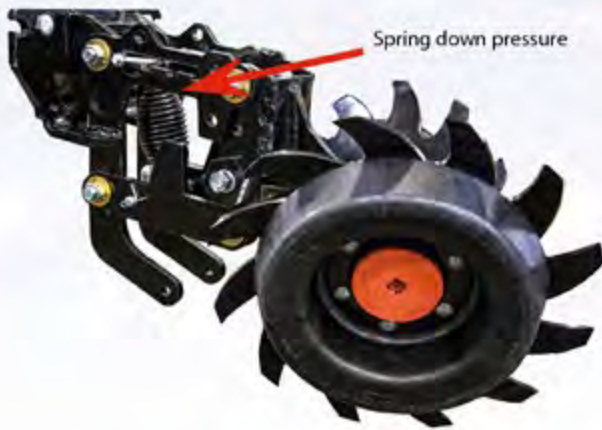

Farm Equipment
Turning Design into Quality Products

Sunco Floating Saber Tooth Trash Discs **Your Planter has parallel linkage so why don't your row cleaners?**

Floating arms maintain optimal cleaning at any height

Adjustable Cam allows you to adjust to different soil conditions or farming practice

Polymer Depth Bands create flotation in soft soil conditions and minimize soil buildup in wet conditions

- **All the same field proven advantages of the original Sunco Saber Tooth: Disc Concavity, Exclusive Tooth Design, and Disc Separation**
- **Removes residue from the seedbed that can cause seed germination and emergence problems or disease and damage to young seedlings**
- **Floating parallel arms allow the Floating Saber Tooth to follow the contours of the field consistently clearing residue**
- **Industry exclusive parallel linkage design allows for optimal performance at any location of travel**
- **Can be used in conjunction with the  Precision Planting CleanSweep® system (not included) which allows for quick and effortless in cab adjustment of row cleaner down pressure**

Spring down pressure

➤ **Optional Spring Down Pressure Kit features built in spring adjustment tensioner with 4 adjustment levels**

➤ **Sunco's original swept back tooth design eliminates hair pinning of residue, moves and releases trash as the discs rotate - preventing wrapping**

5 Sided Cam is easily adjustable with a 3/4" Wrench

➤ **Offset disc design prevents competition for trash that leads to plugging plus it also allows for disc overlapping to ensure residue is removed from entire seedbed**