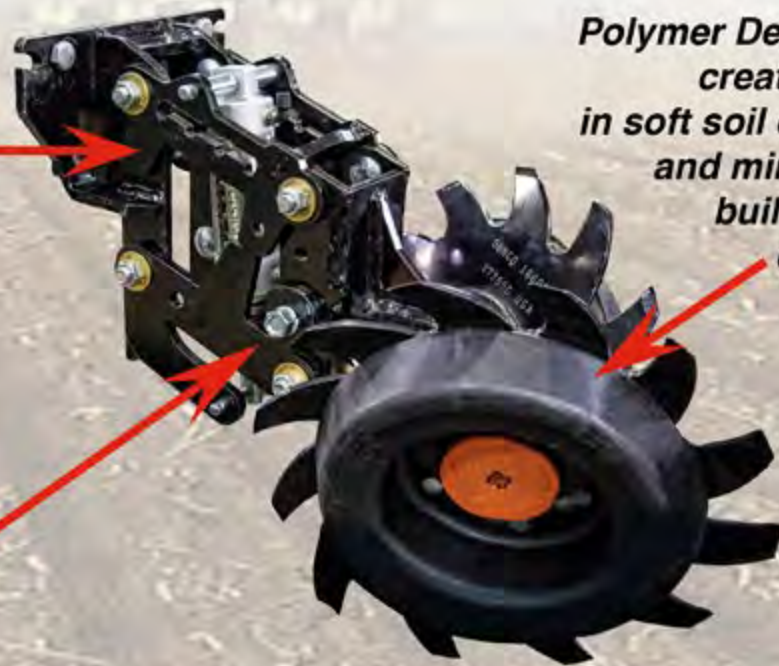

Farm Equipment
Turning Design into Quality Products

Sunco Floating Saber Tooth Trash Discs **Your Planter has parallel linkage so why don't your row cleaners?**

Floating arms maintain optimal cleaning at any height

Adjustable Cam allows you to adjust to different soil conditions or farming practice

Polymer Depth Bands create flotation in soft soil conditions and minimize soil buildup in wet conditions

- **All the same field proven advantages of the original Sunco Saber Tooth: Disc Concavity, Exclusive Tooth Design, and Disc Separation**
- **Removes residue from the seedbed that can cause seed germination and emergence problems or disease and damage to young seedlings**
- **Floating parallel arms allow the Floating Saber Tooth to follow the contours of the field consistently clearing residue**
- **Industry exclusive parallel linkage design allows for optimal performance at any location of travel**
- **Can be used in conjunction with the  Precision Planting CleanSweep® system (not included) which allows for quick and effortless in cab adjustment of row cleaner down pressure**

Spring down pressure

➤ **Optional Spring Down Pressure Kit features built in spring adjustment tensioner with 4 adjustment levels**

➤ **Sunco's original swept back tooth design eliminates hair pinning of residue, moves and releases trash as the discs rotate - preventing wrapping**

5 Sided Cam is easily adjustable with a 3/4" Wrench

➤ **Offset disc design prevents competition for trash that leads to plugging plus it also allows for disc overlapping to ensure residue is removed from entire seedbed**